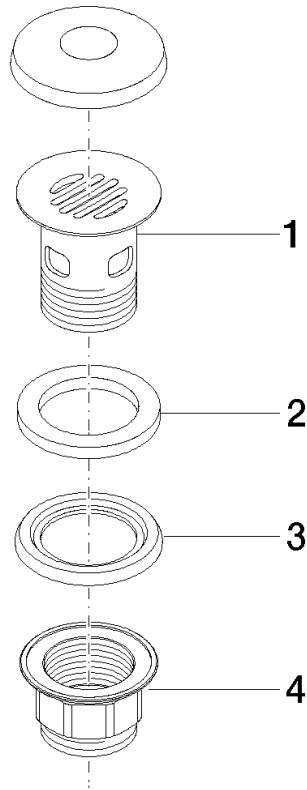

**Grated waste 1 1/4" - Brushed Champagne (22kt Gold)**

IMO

10 105 970

Fits: IMO, LULU, MADISON, MEM, TARA,  
CL.1, LISSÉ, VAIA, META, CYO

	Brushed Champagne (22kt Gold)	10 105 970-46
	Chrome	10 105 970-00
	Brushed Platinum	10 105 970-06
	Platinum	10 105 970-08
	Durabross (23kt Gold)	10 105 970-09
	Dark Chrome	10 105 970-19
	Light Gold	10 105 970-26
	Brushed Light Gold	10 105 970-27
	Brushed Durabross (23kt Gold)	10 105 970-28
	Matte Black	10 105 970-33
	Brushed Bronze	10 105 970-42
	Champagne (22kt Gold)	10 105 970-47
	Brushed Chrome	10 105 970-93
	Brushed Dark Platinum	10 105 970-99

## Grated waste 1 1/4" - Brushed Champagne (22kt Gold)

---

IMO

10 105 970

Only suitable for basins with an overflow.

10 105 970

10 105 970

Parts for other finishes can be found here: [Chrome](#)

### Spare parts list

No.	Item Number	Name	Quantity used	Delivery time
1	09 11 01 027-46	cup	1	30
2	09 14 05 039 90	seal	1	2
3	09 14 03 025 90	seal	1	2
4	09 23 10 020-46	nut	1	30